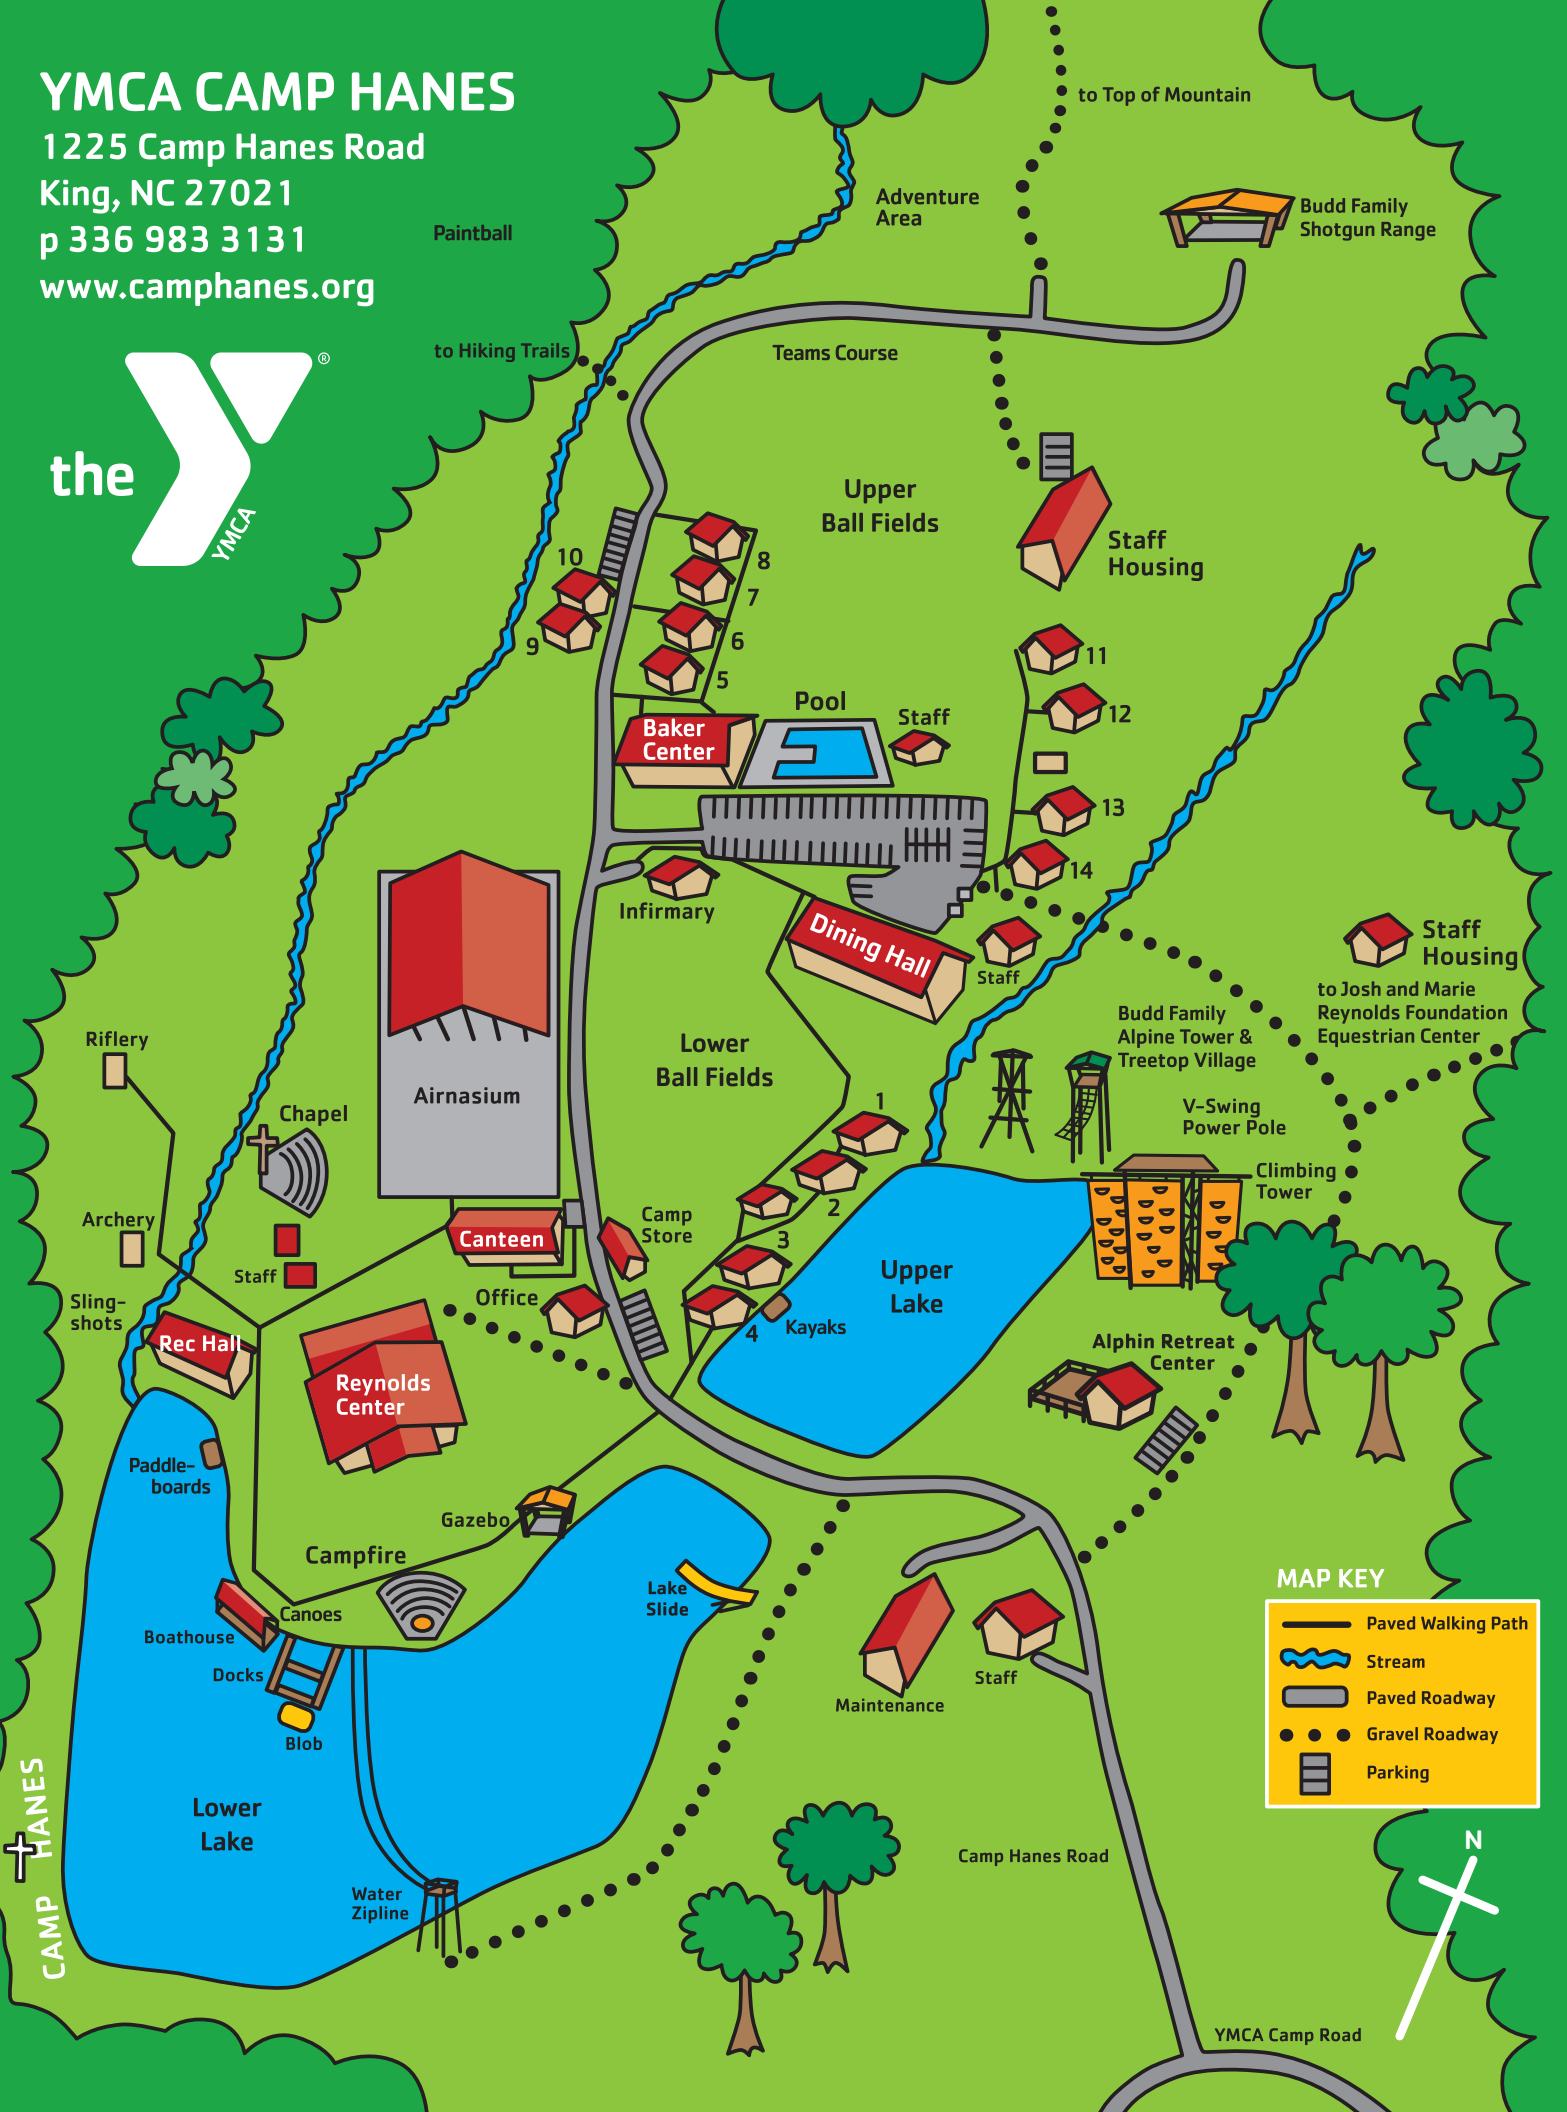

YMCA CAMP HANES

1225 Camp Hanes Road

King, NC 27021

p 336 983 3131

www.camphanes.org

MAP KEY

- Paved Walking Path
- Stream
- Paved Roadway
- Gravel Roadway
- Parking

CAMP HANES

YMCA Camp Road